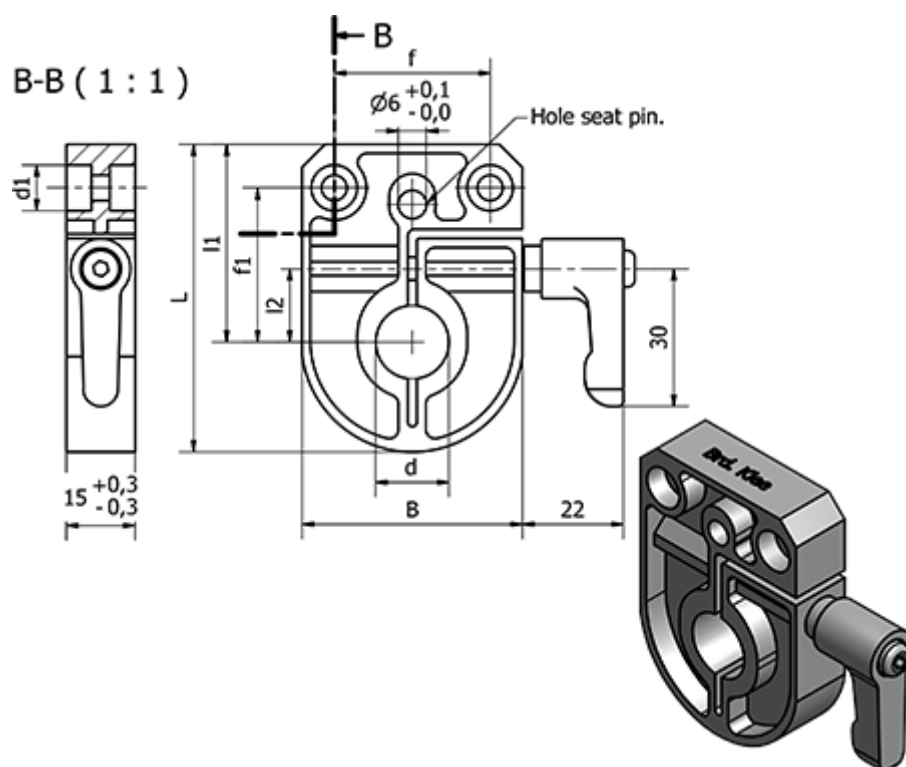

Article number: 2307087905  
Description: E+G Clamping plate  
BSA52-16

## Measures

B = 48

d = 16

d1 = 5.5

f = 34

f1 = 33

L = 68

l1 = 42.5

l2 = 16

Type = BSA52-16